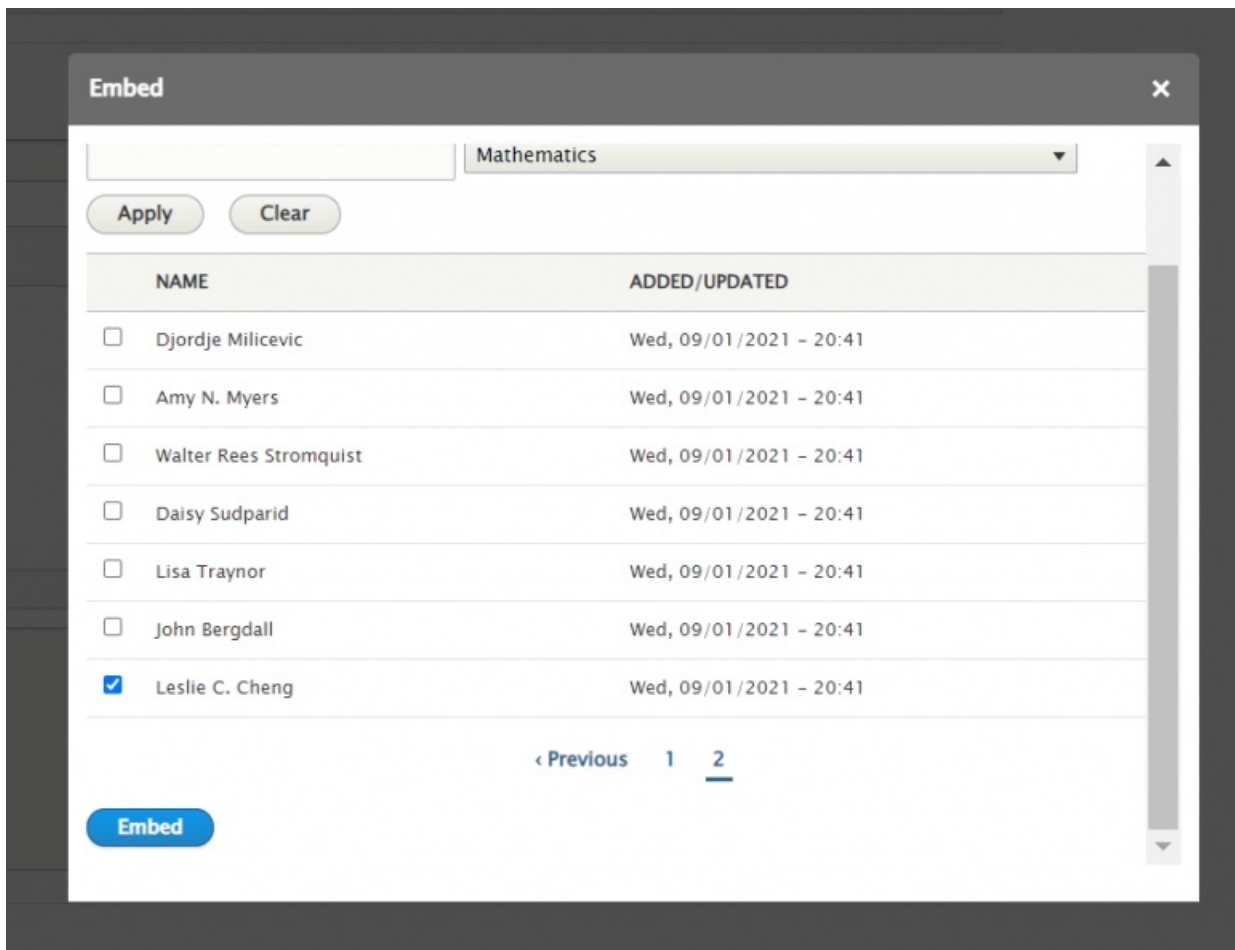

You can also drag and drop your selections to reorder folks