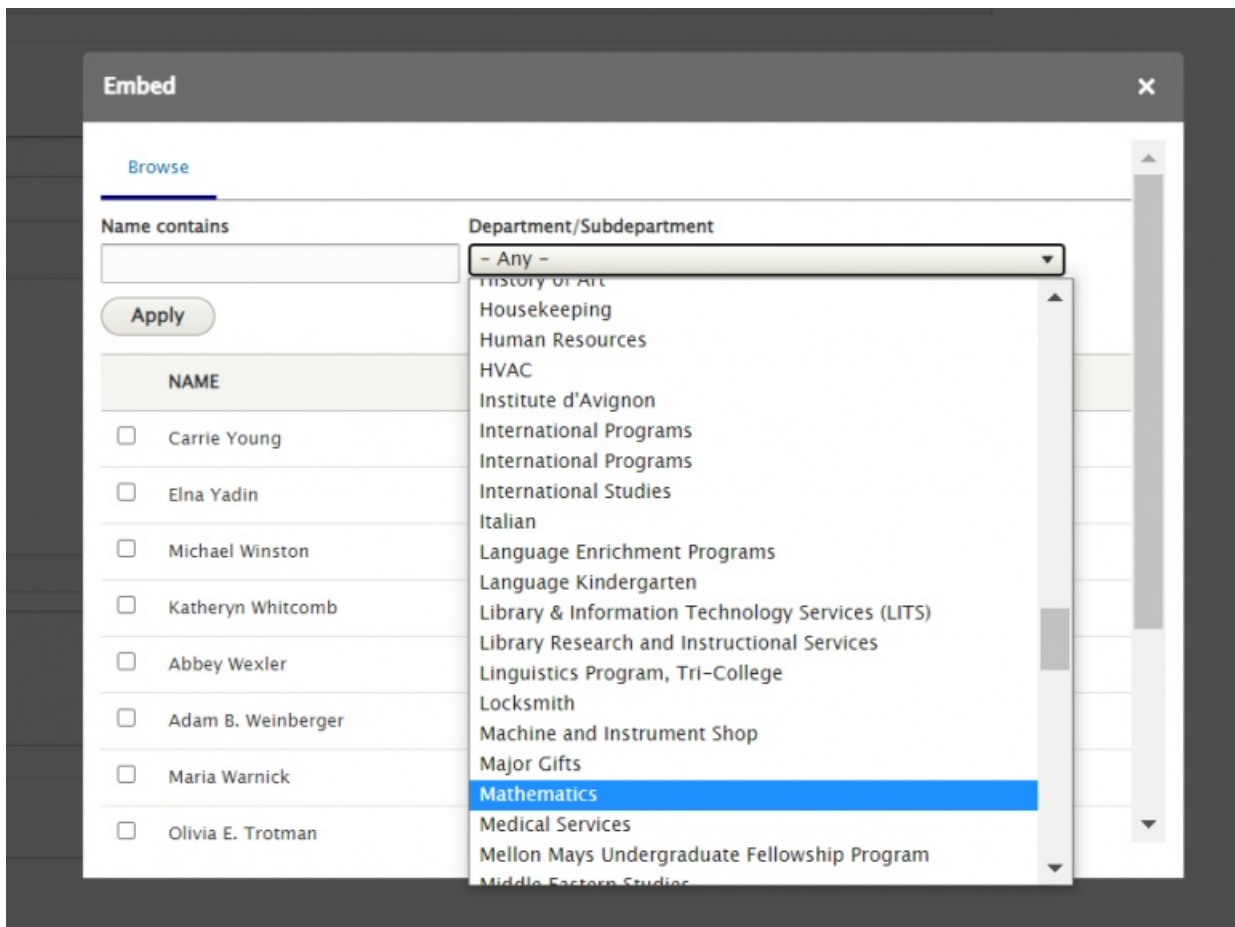

## Adding or Editing Custom Directory Listings

To have a People List specifically for your department, you can make a Basic Page and add People List, or multiple People Lists if you need to categorize your people by ad-hoc groups such as Faculty and Staff.

Note: Data that comes from Bionic [may only be updated in Bionic by HR or the Provost's Office](#).

## People: List

This Flexible Content Item allows you to curate a list of people to make a department or lab people page. It works similarly to how you can select News Items where you can only make selections on one page, embed them and then select more from a different page of the people picker pop-up

You can search for people by their name, or department

Just remember to hit Apply once you have put in your search criteria in the filters at the top

The screenshot shows a dialog box titled "Embed" with a close button (X) in the top right corner. It contains a list of ten entries, each with a checkbox, a name, and a date. The entries are: