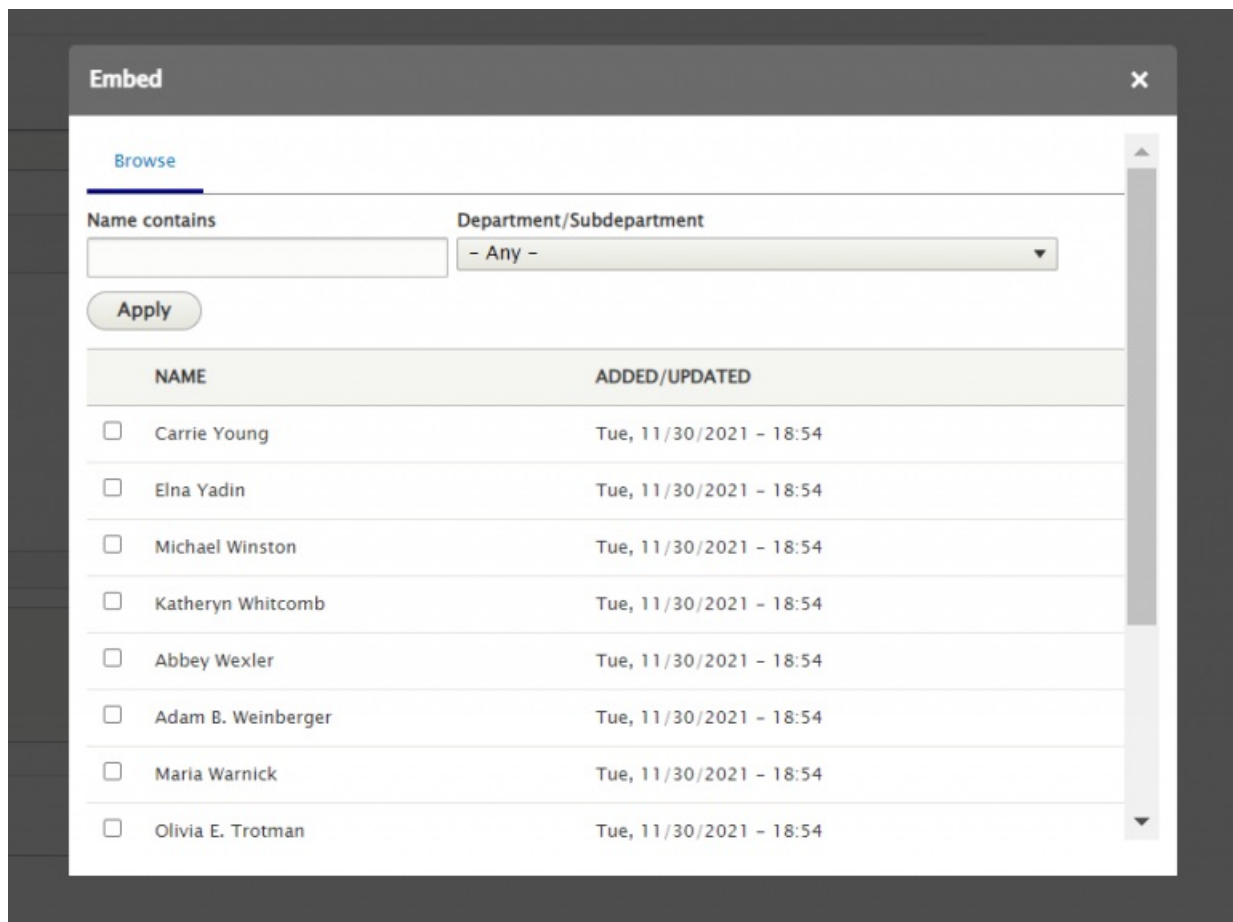

You can search for people by their name, or department